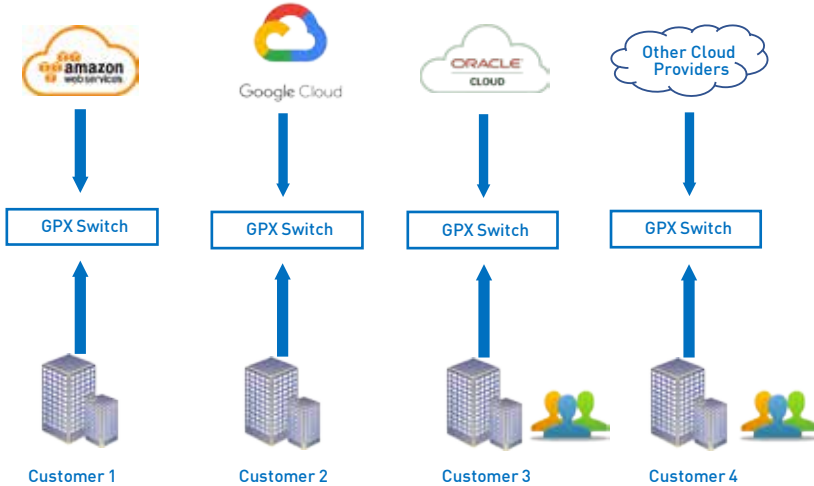

GPX CLOUD SOLUTIONS

EMPOWERING INDIA'S ENTERPRISE CLOUD ADOPTION

GPX Mumbai Data Center Campus, India

Cloud services are the foundation of the new agile business world. As corporate enterprises realize their Digital Transformation goals, they need a trusted partner. GPX India offers flexible, agile and scalable Cloud Solutions enabling corporate enterprises to implement multi-cloud and hybrid-cloud network strategies.

**As A Part Of GPX Cloud Solutions,
We Offer**

GPX DIRECT CLOUD CONNECT

GPX OPEN CLOUD EXCHANGE

GPX CLOUD VALUE-ADDED SERVICES (VAS)

THE GPX VALUE PROPOSITION

- 1st data center provider in India to offer an **“Open” Cloud Exchange**.
- India's only data center and interconnection provider with **Edge Nodes of AWS, Google and Oracle clouds hosted on-prem** enabling direct private connectivity, bypassing the Public Internet.
- Cloud adoption flexibility offered with one-to-one connectivity via **GPX Direct Cloud Connect** or a multi-homing solution via **GPX Open Cloud Exchange**
- South Asia's **1st Uptime Certified Tier-IV** data center offering 99.999% guaranteed uptime

GPX Direct Cloud Connect

Enterprises can now connect their hybrid environments seamlessly and directly to Cloud Solution Providers (CSPs) at GPX while assuring security, high performance, low latency, and lower cost. This service offers a private direct one-to-one connection to three CSPs, bypassing the public Internet. The port speed offered to customers range from 100 Mbps to 100 Gbps. GPX has been offering GPX Direct Cloud Connect Service to enterprise customers over last 4 years.

GPX Open Cloud Exchange

Enterprises can take advantage of this multi-homing solution by connecting to multiple Cloud Service Providers (CSPs) via a single port thereby off-loading IT workloads to multiple CSPs. The GPX Open Cloud Exchange works by providing a single port into our Layer 2 Switching Fabric Network, enabling private VLANs to multiple CSPs.