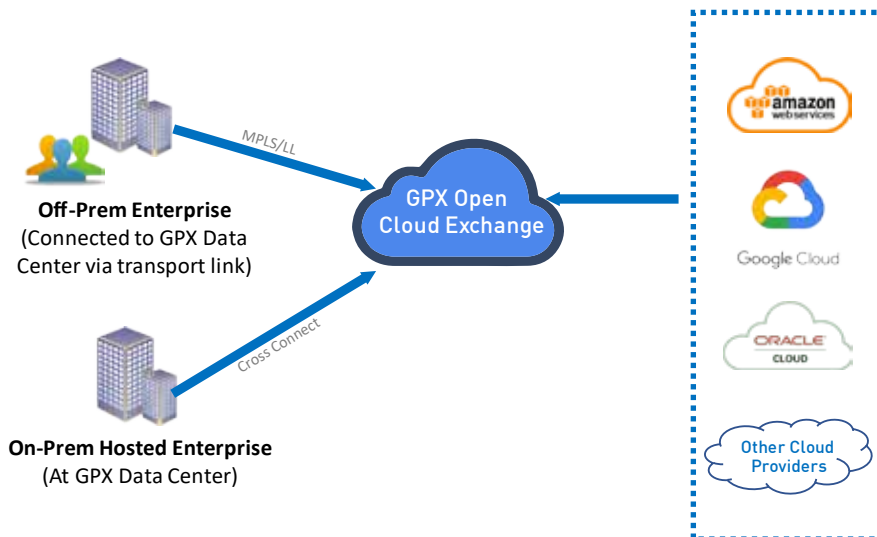

GPX Direct Cloud Connect

Enterprises can now connect their hybrid environments seamlessly and directly to Cloud Solution Providers (CSPs) at GPX while assuring security, high performance, low latency, and lower cost. This service offers a private direct one-to-one connection to three CSPs, bypassing the public Internet. The port speed offered to customers range from 100 Mbps to 100 Gbps. GPX has been offering GPX Direct Cloud Connect Service to enterprise customers over last 4 years.

Key service attributes

- One-to-one dedicated private connection to CSPs
- Customer can be at GPX data center or off-prem
- All CSPs are hosted on-prem at GPX data center
- Switching fabric and Cross Connects owned and managed by GPX

GPX Open Cloud Exchange

Enterprises can take advantage of this multi-homing solution by connecting to multiple Cloud Service Providers (CSPs) via a single port thereby off-loading IT workloads to multiple CSPs. The GPX Open Cloud Exchange works by providing a single port into our Layer 2 Switching Fabric Network, enabling private VLANs to multiple CSPs.